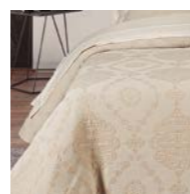

linho

MEDIDAS / MEASURES

2,50 x 2,70m + 2 almofadas cheias 0,50 x 0,50m
cushions with filling
2,00 x 2,70m + 1 almofada cheia 0,50 x 0,50m
cushions with filling

COMPOSIÇÃO / COMPOSITION

Tampo / Cover
85% algodão / cotton
15% poliéster / polyester
Reverso / Reverse
100% poliéster / polyester