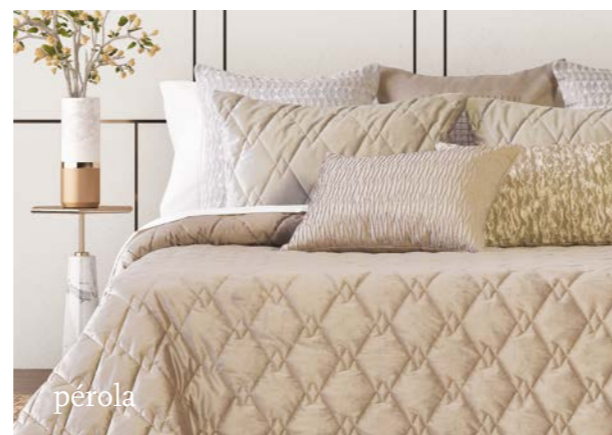

MEDIDAS / MEASURES

2,50 x 2,60m + 2 almofadas cheias 0,40 x 0,60m
cushions with filling
2,00 x 2,60m + 1 almofada cheia 0,40 x 0,60m
cushions with filling

COMPOSIÇÃO / COMPOSITION

Tampo / Cover
100% poliéster / polyester
Reverso / Reverse
100% poliéster / polyester
Enchimento / Filling
100% poliéster / polyester | 120 g/m²

CISNE

Bouty