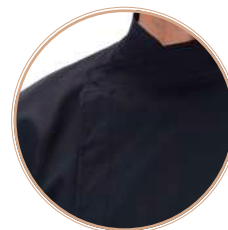

Aperta com botão de mola
Tighten with snap buttons