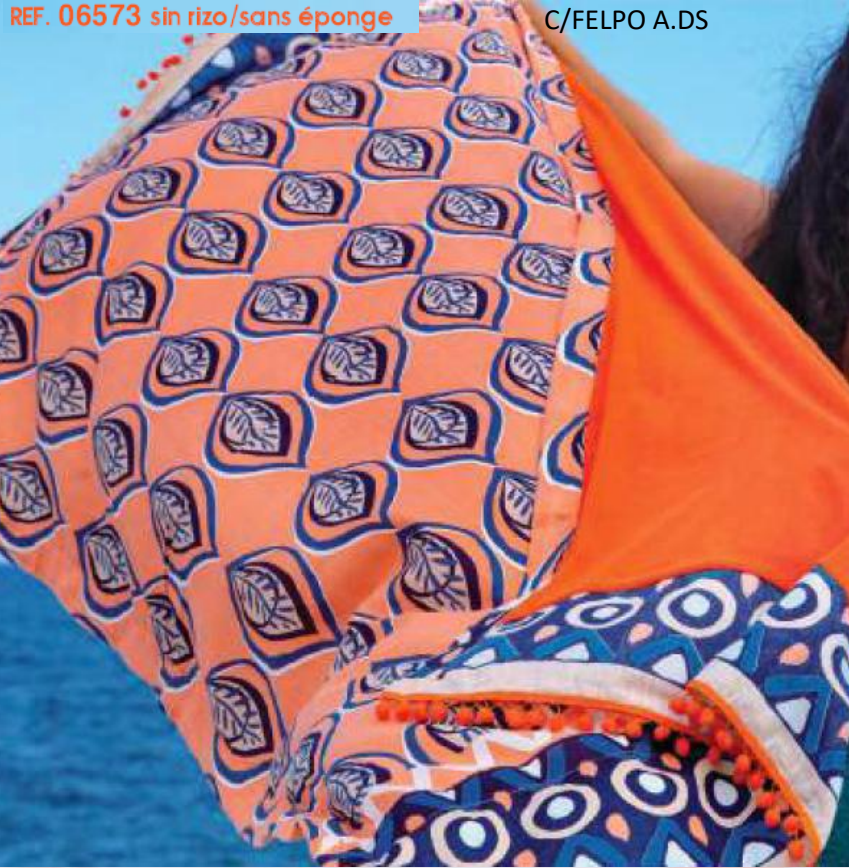

PLUMA
REF. 06572 con rizo/avec éponge
REF. 06573 sin rizo/sans éponge

S/FELPO T.DS
C/FELPO A.DS

TORTUGA MIX
REF. 07712 con rizo/avec éponge
REF. 07713 sin rizo/sans éponge