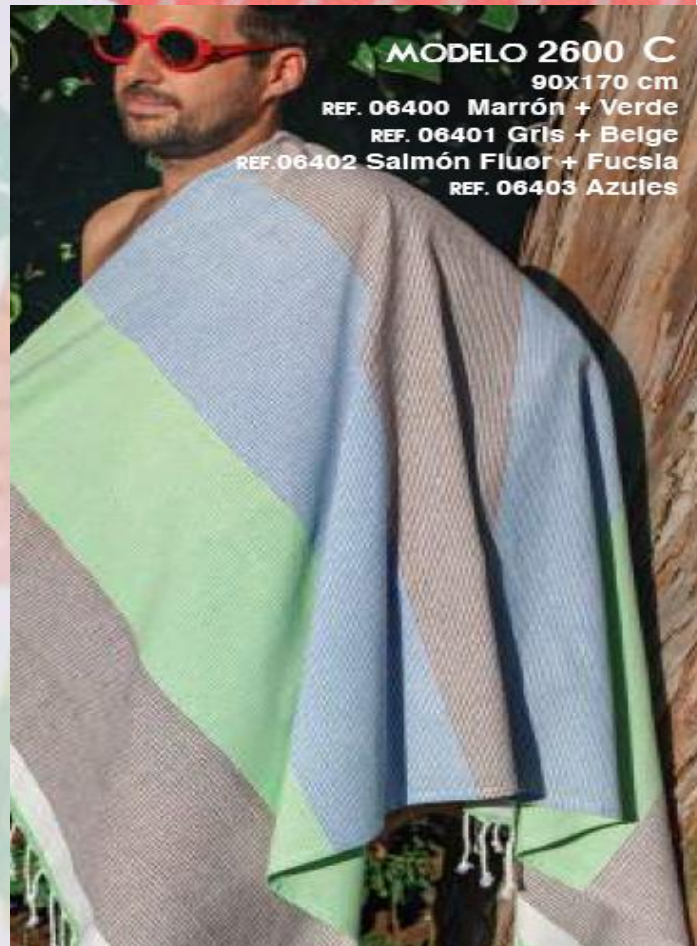

MODELO 2600 C

- 90x170 cm
- REF. 06400 Marrón + Verde
- REF. 06401 Grís + Beige
- REF. 06402 Salmón Fluor + Fucsia
- REF. 06403 Azules