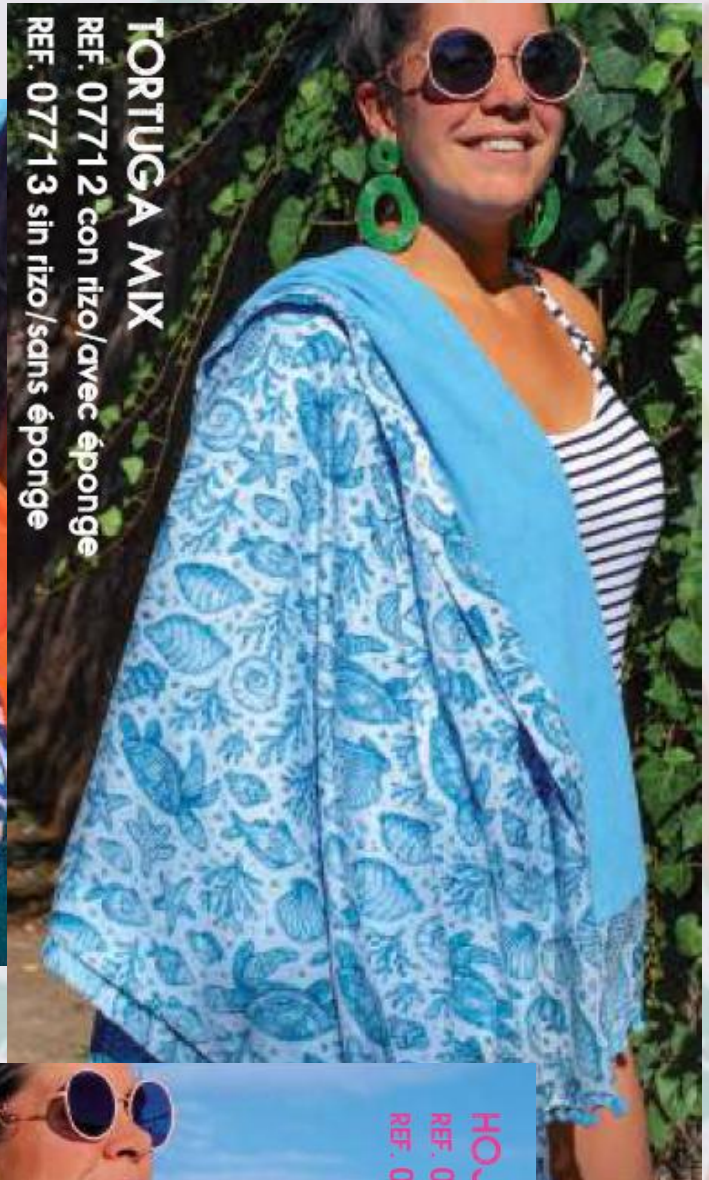

HOUJAS
REF. 07714 con rizo/avec éponge
REF. 07715 sin rizo/sans éponge