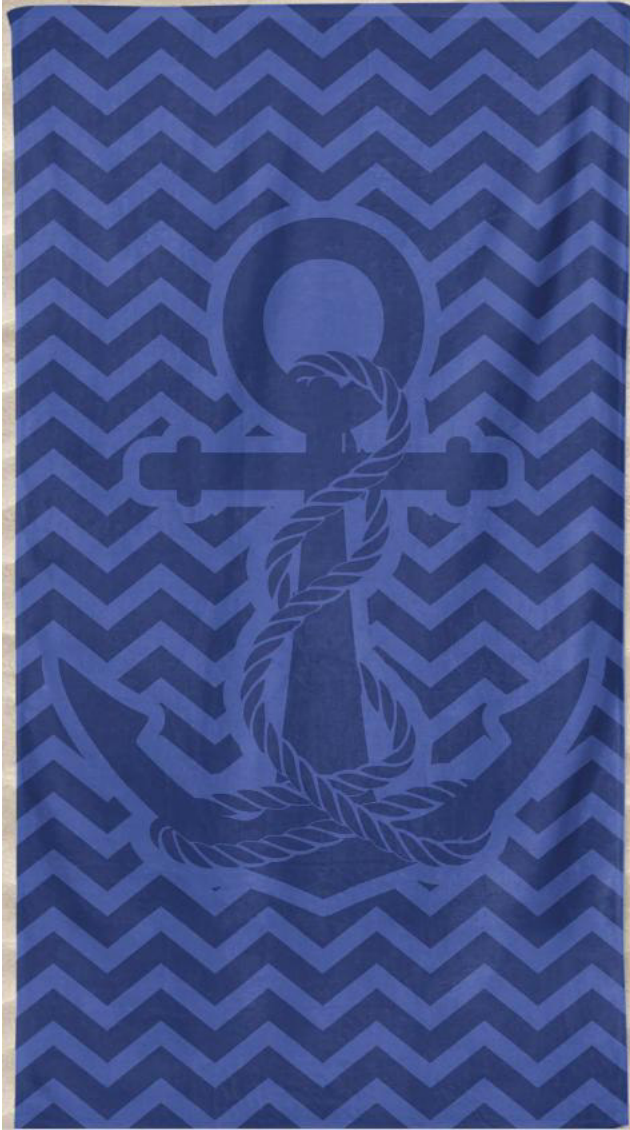

23T DESENHO: 044

23T DESENHO: 045

TOALHA PRAIA MICROFIBRA 100X180

TOALHA PRAIA MICROFIBRA 100X180

REF. 06584

90X170CM

SURTIDO C
REF. 05993

REF. 04880

A

INTERNATIONAL
BEACH TOUR
Surf
Surf Riders

B

REF. 04881

MARINERO

REF. 04883

TOALHA PRAIA MICROFIBRA 100X180

19 STI